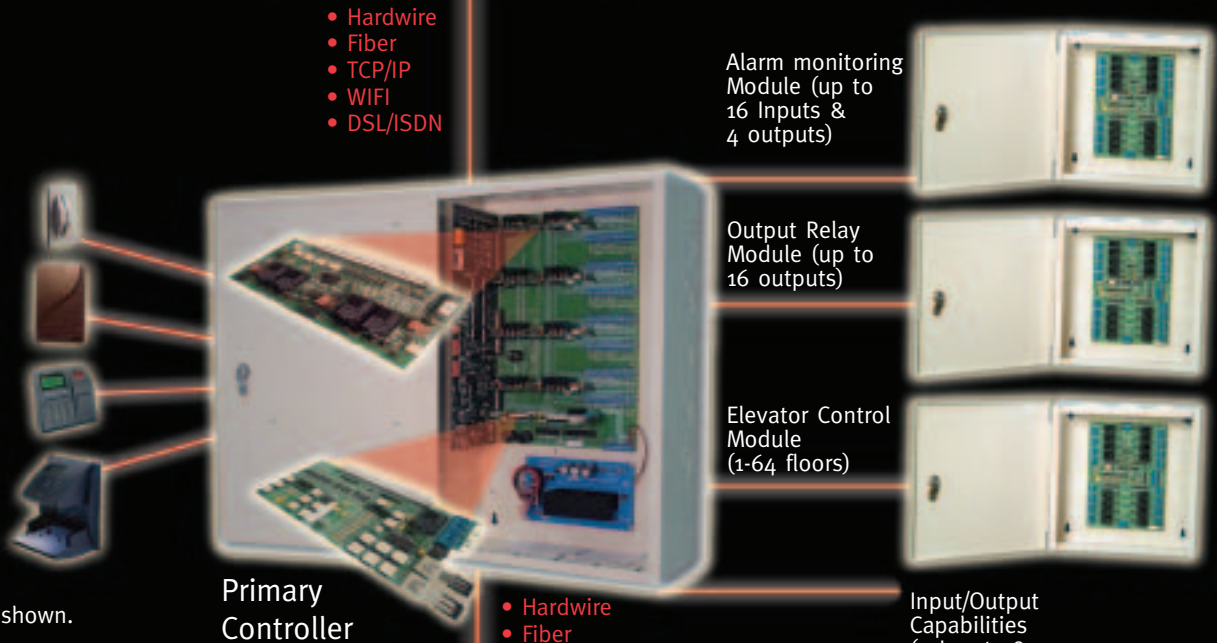

SYSTEM CONFIGURATION

PC Operating under Microsoft® Windows/2000/XP® Operating Systems.

- Hardwire
- Fiber
- TCP/IP
- WIFI
- DSL/ISDN

- Proximity
- iClass
- SMART Card
- Biometrics
- Infrared
- Wiegand
- Mag Stripe
- Bar Code
- Other

Eight port controller shown.

Modular design allows each port to accommodate any one of the following:

- Reader
- Alarm Monitoring Module
- Output Relay Module
- Elevator Control Module
- Up to 4 separate inputs and 4 separate outputs without additional software

Expandable to 255 Controllers per loop