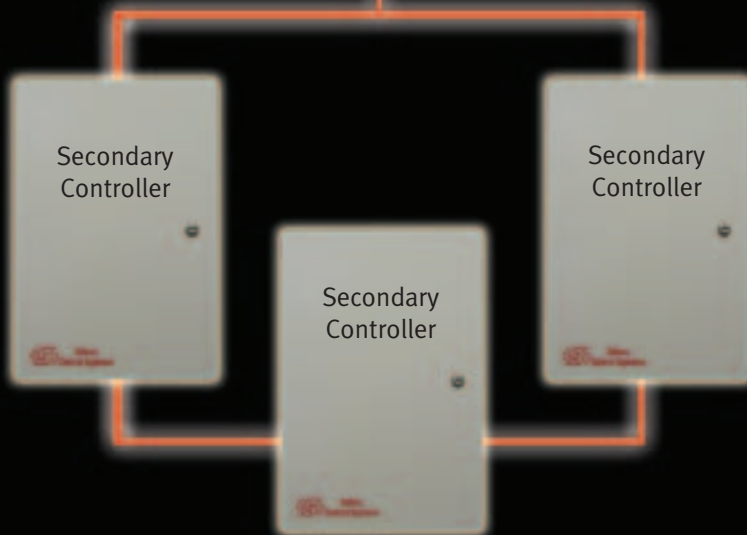

SYSTEM CONFIGURATION

PC Operating under Microsoft® Windows/2000/XP® Operating Systems.

- Hardwire
- Fiber
- TCP/IP
- WIFI
- DSL/ISDN

- Proximity
- iClass
- SMART Card
- Biometrics
- Infrared
- Wiegand
- Mag Stripe
- Bar Code
- Other

Eight port controller shown.

Modular design allows each port to accommodate any one of the following:

- Reader
- Alarm Monitoring Module
- Output Relay Module
- Elevator Control Module
- Up to 4 separate inputs and 4 separate outputs without additional software

Expandable to 255 Controllers per loop